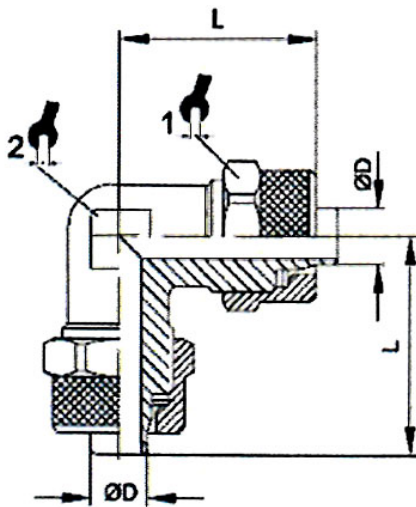

Material	Nickel-plated brass
Max. operating pressure	18 bar
Suitable hose materials	PA, PE, PU

13.800-8-E

### Union elbow

Art. No.	Type No.	ØD	L	 <sub>1</sub>	 <sub>2</sub>	 <sub>3</sub>
115239	13.800-6-E	6/4	21.5	12	8	12
115240	13.800-8-E	8/6	22.5	14	10	14
115238	13.800-10-E	10/8	25.5	16	11	16